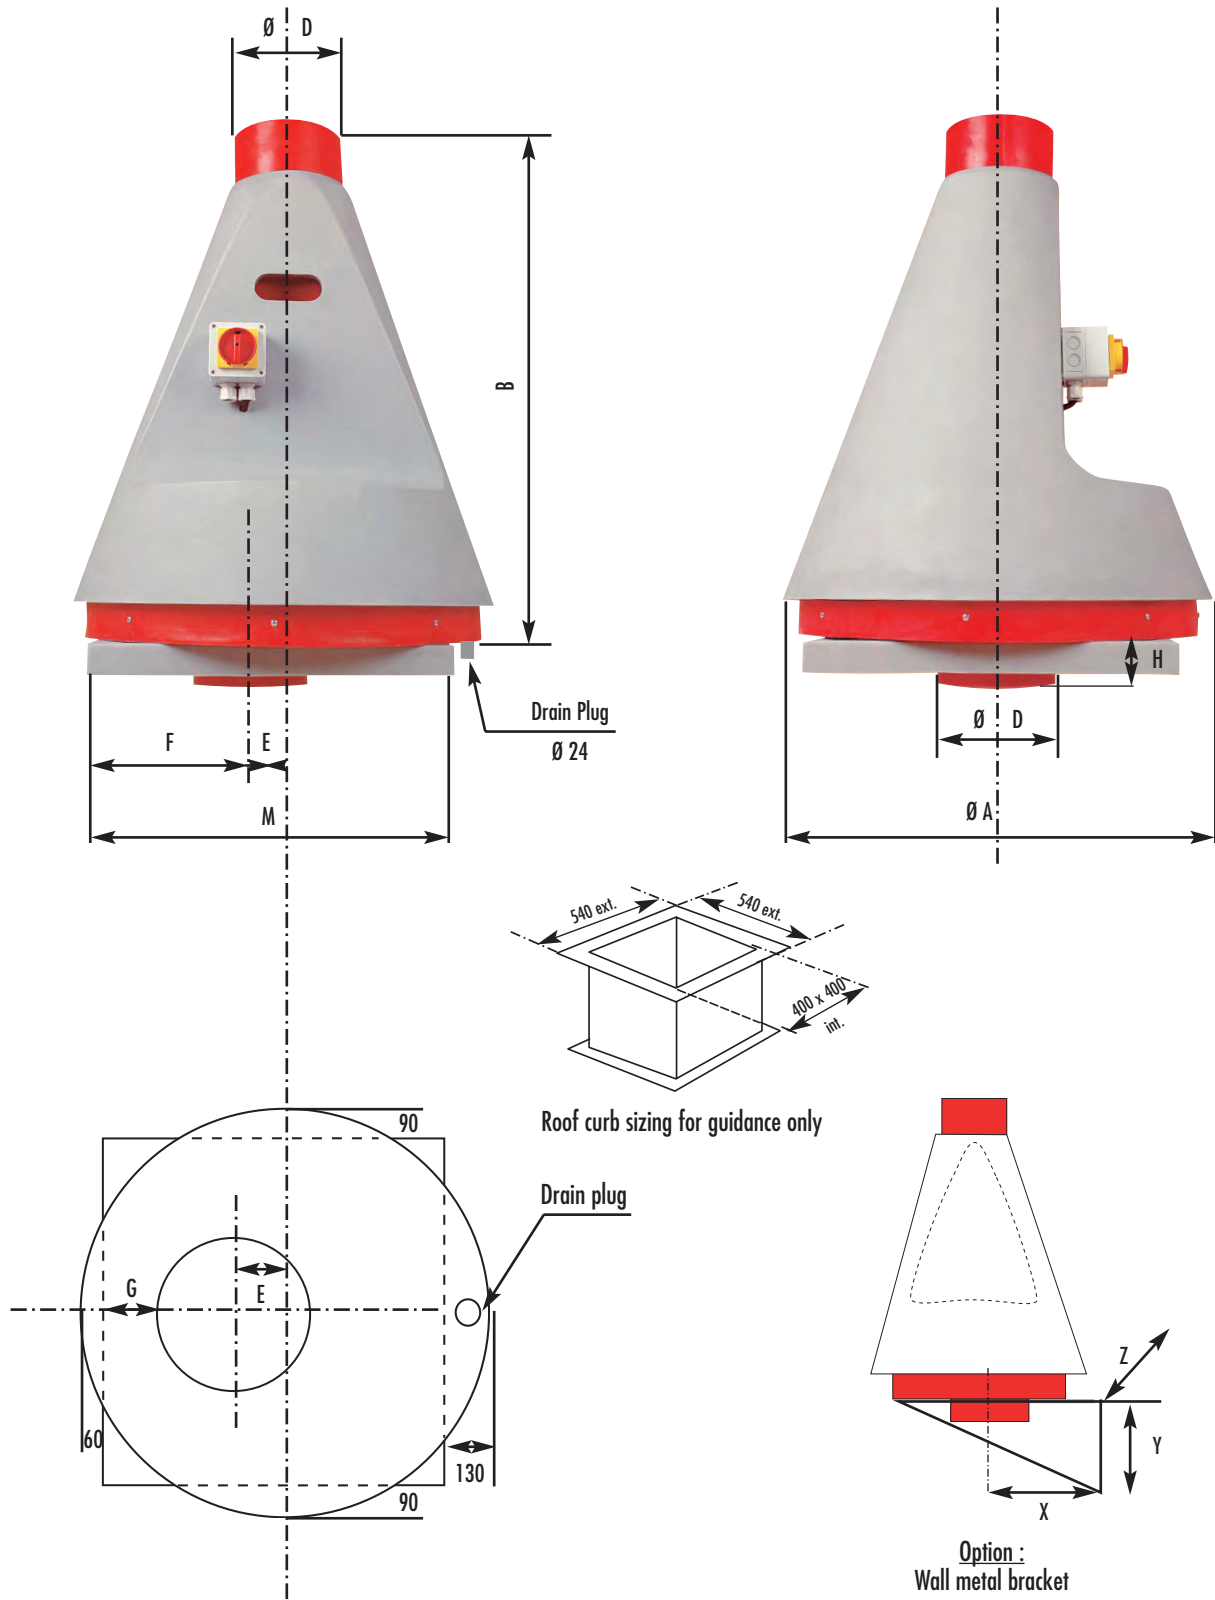

# JET 25

JET Series

Free inlet/Free outlet  
Noise level test type A.  
Visit our website for details.

n (T/min) R.P.M.	LWA dB(A)
950	66,2
★ 1450	76,0
2900	90,6

Dimensional data (mm)										
A	B	$\emptyset D$	E	F	G	H	X	Y	Z	M
735	930	200	60	240	145	70	330	350	510	540-540 in.