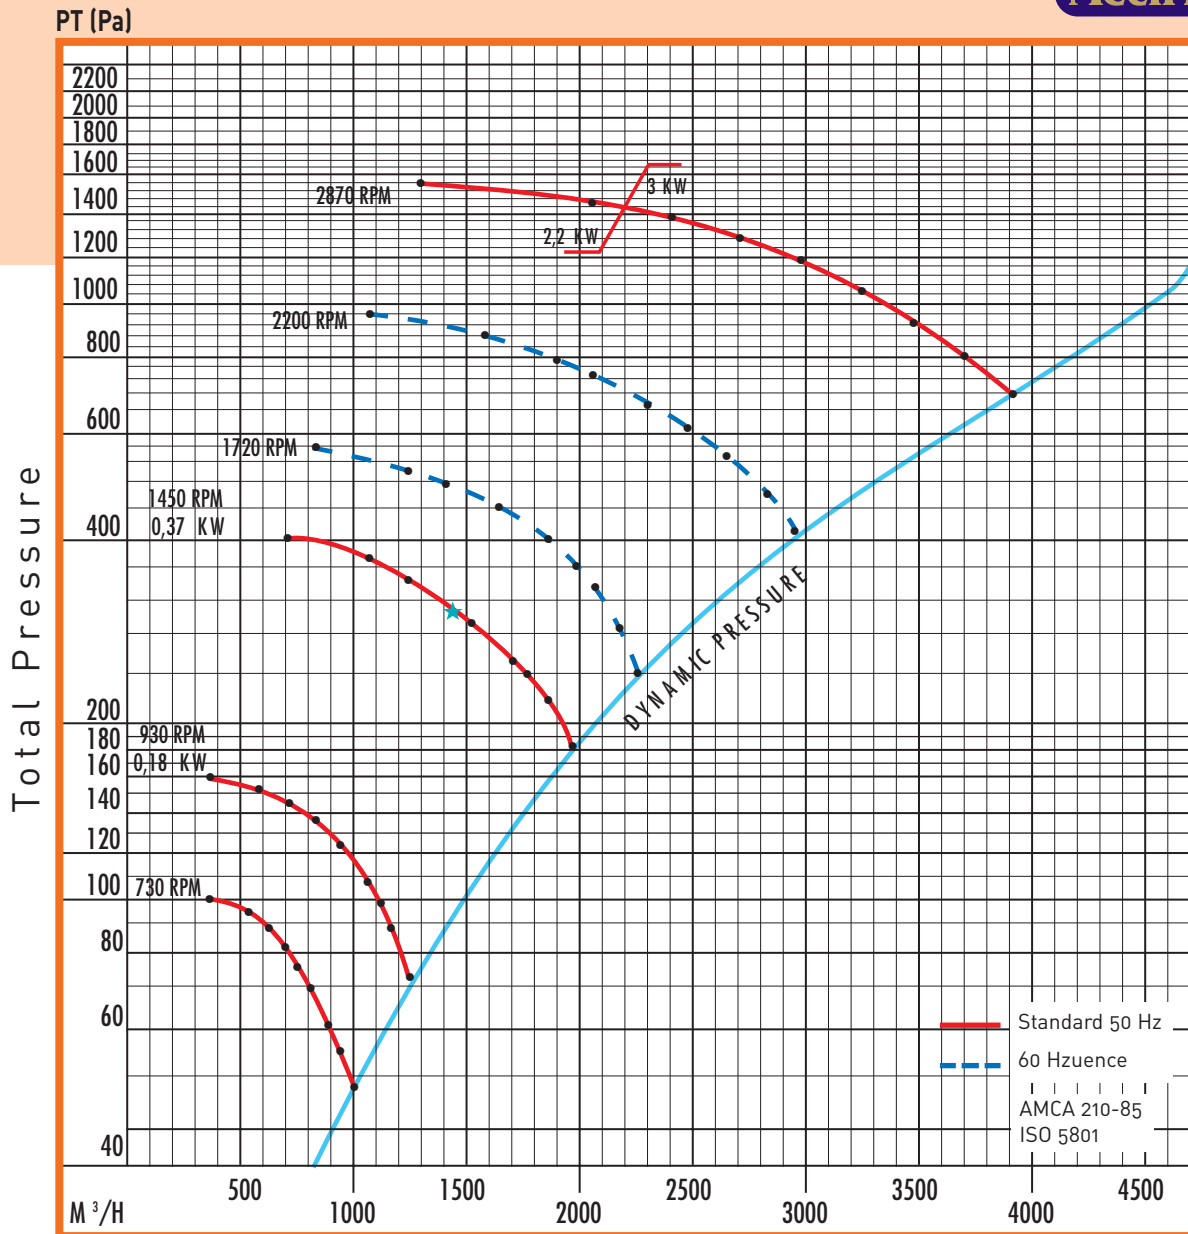

# JET 25

JET Series

Free inlet/Free outlet  
Noise level test type A.  
Visit our website for details.

n (T/min) R.P.M.	LWA dB(A)
950	66,2
★ 1450	76,0
2900	90,6

Dimensional data (mm)										
A	B	$\emptyset D$	E	F	G	H	X	Y	Z	M
735	930	200	60	240	145	70	330	350	510	540-540 in.